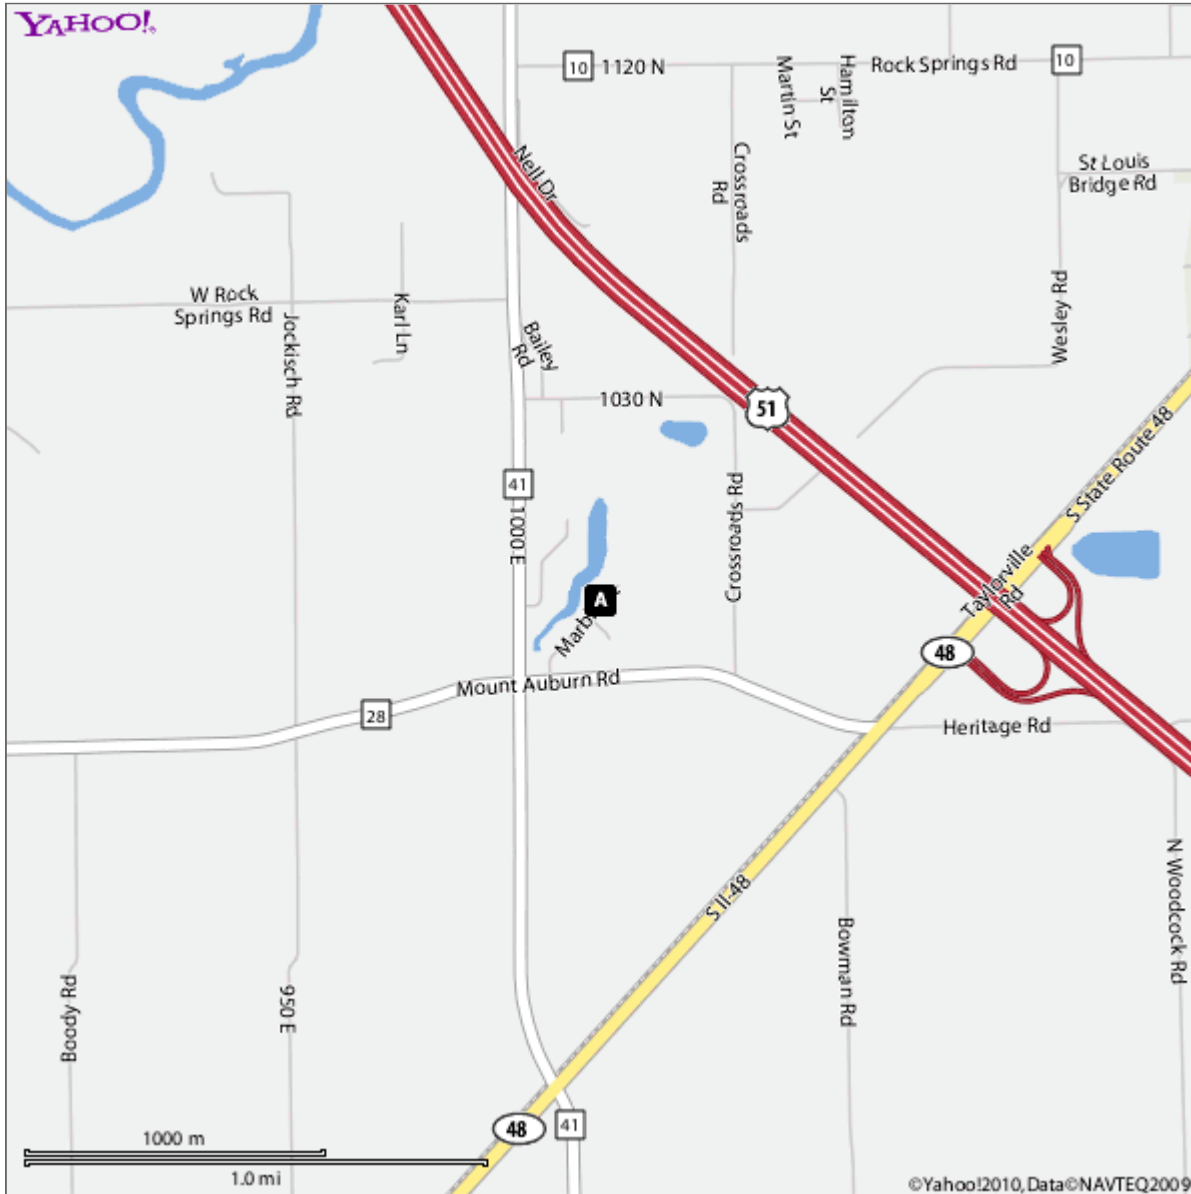

# Map of Marble Pt, Decatur, IL 62521

When using any driving directions or map, it's a good idea to do a reality check and make sure the road still exists, watch out for construction, and follow all traffic safety precautions. This is only to be used as an aid in planning.